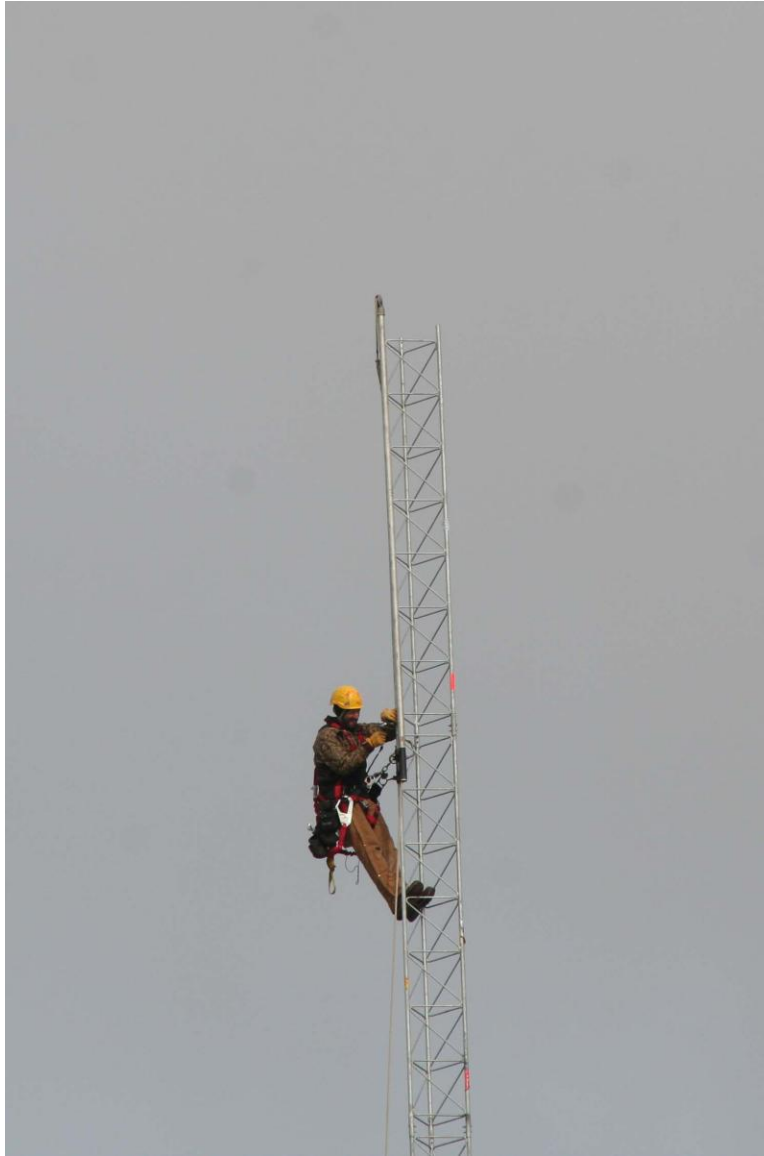

## RMCC's New Radio Tower Adds Power to Station

RMCC's Radio Station has a new location (88.9 FM) and a new tower, making the station five times more powerful than before. According to Dr. Rudi Timmerman, Director of RMCC TV and Radio, the project to put up a new tower has been in the works for over two years and was made possible through a variety of funding sources.

The RMCC Foundation, Mena Regional Health System, Max Pearson, and The Speairs Grant all contributed to the project. In addition, RMCC Radio and TV students have been making videos to sell and producing advertisements to raise revenue to assist with funding the new tower.

A much smaller tower located on campus was blown down during the tornado and a separate tower feeding RMCC Radio was located at an off campus site. Now the 199 foot tower is located on the Mena Campus and has lights on top to make it visible to incoming aircraft to the area. According to Timmerman, the station signal can now be picked up as far as Wickes whereas before it only reached to Hatfield south of Mena.

The 500 watt station is not only more powerful, but brings the station some options for future consideration that were unavailable before. Timmerman encourages the community to listen to 88.9 FM for community and RMCC news.